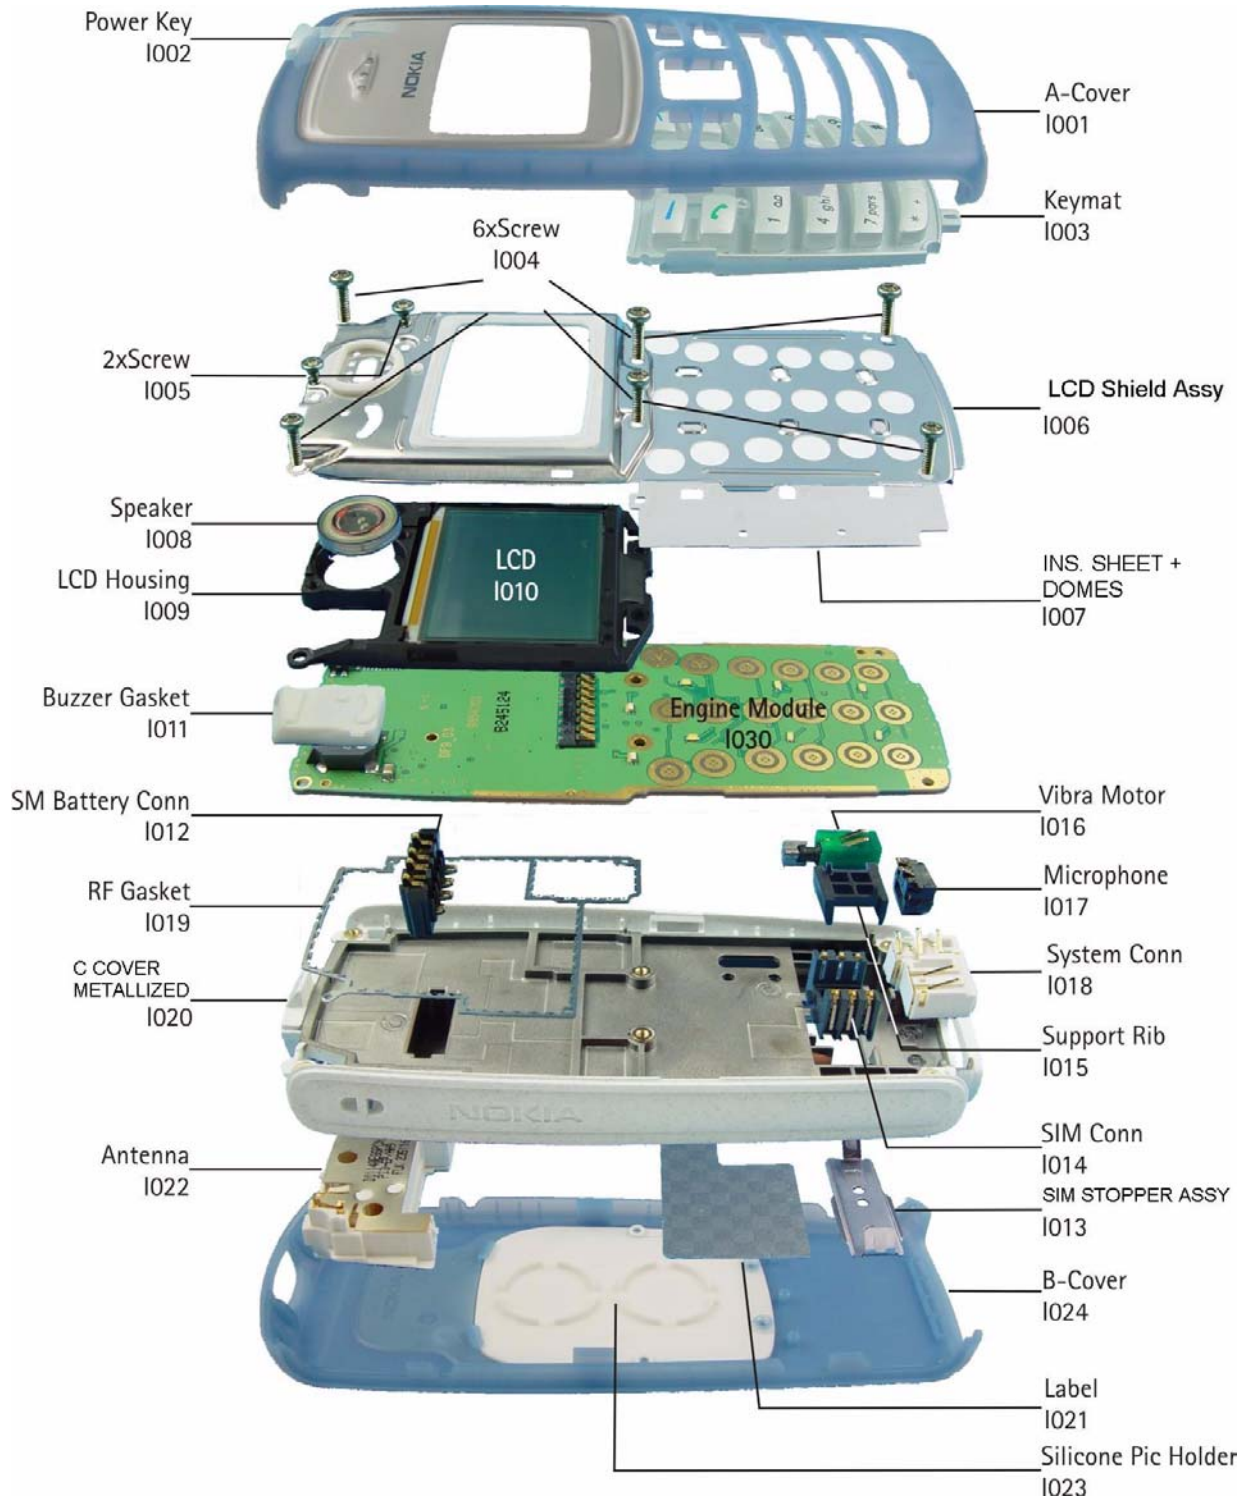

CCS Technical Documentation

NAM-2 Series Transceivers

Product Variants

[This page intentionally left blank]

Table of Contents

	Page No
Transceiver NAM-2	4
Modules	4
Exploded View of Transceiver NAM-2	5
Assembly Parts of NAM-2	6
Variant parts	7

Transceiver NAM-2

The NAM-2 is a dual band transceiver unit designed for the GSM900 (including EGSM) and GSM1800 networks. It is both GSM900 phase 2 power class 4 transceiver (2W) and GSM1800 power class 1 (1W) transceiver.

NOTE: The Service Manual is intended for use by qualified service personnel only.

Modules

NAM-2 Basic Transceiver	0507978
system module DF9	0201910
mechanics MNAM2	0262928

Exploded View of Transceiver NAM-2

Assembly Parts of NAM-2

n.a.= not available as spare part

Item/_circuit Ref.	Qty	Part No	Part Name
	1	9458897	A-cover Assy (I001-i002)
I001	1	n.a.	A-cover Sub Assy
I002	1	n.a.	Power Key
I003	1	9790858	Keymat
I004	6	6190049	SCREW M1.6*5.3
	1	4850279	LCD MODULE ASSY (I005-I011)
I005	2	6290103	SCREW 1.6*3.2MM
I006	1	n.a.	LCD SHIELD ASSY
I007	1	n.a.	INS. SHEET + DOMES
I008	1	5140067	SPEAKER+SPRING 103+-3DB 32R D13.2
I009	1	n.a.	LCD HOUSING
I010	1	n.a.	LCD
I011	1	9470398	BUZZER GASKET
I012	1	5409093	SM BATTERY CONN 4POL SPR. 12V 2A
I013	1	9517303	SIM STOPPER ASSY
I014	1	5409155	SM SIM CONN 2X3POL P2.54 H=8.25
I015	1	9660147	TWIN RIB
I016	1	6800041	VIB.MOTOR ASSY 1.3 VDC 11000 RPM
I017	1	5140175	MIC+HOLDER+SPRINGS 46+-3DB 2K2 D6
I018	1	5460103	SYST. CONN DC JACK+HS/HF SPR.90DEG
	1	9491265	C-COVER ASSY (I019-I020)
I019	1	n.a.	RF GASKET
I020	1	n.a.	C COVER METALLIZED
I021	1	9370681	LABEL 32X21.0